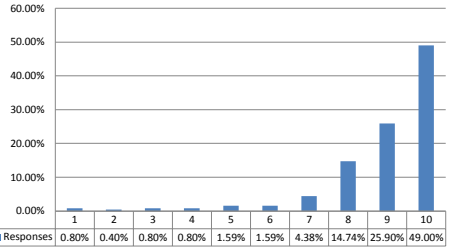

On a scale of 1-10, with 10 being Very Satisfied and 1 being Very Unsatisfied, how satisfied are you with the CHURCH?