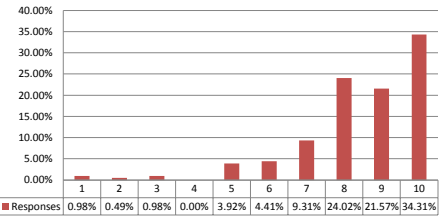

On a scale of 1-10, with 10 being Excellent and 1 being Needs Improvement, how well does the SCHOOL prepare students in moral values and personal discipline?