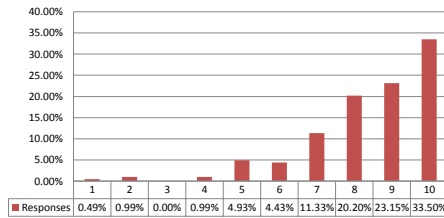

On a scale of 1-10, with 10 being Excellent and 1 being Needs Improvement, how well does the SCHOOL prepare students for the future?