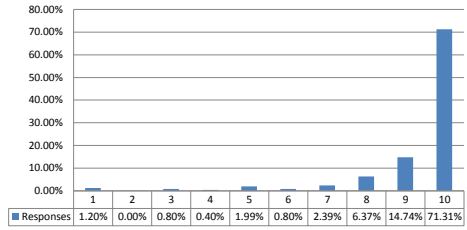

On a scale of 1-10, with 10 being Excellent and 1 being Needs Improvement, how well does the CHURCH prepare children in Catholic formation for the future?

On a scale of 1-10, with 10 being Excellent and 1 being Needs Improvement, how well does the CHURCH do in providing adult spiritual formation?

On a scale of 1-10, with 10 being Very Satisfied and 1 being Very Unsatisfied, how satisfied are you with the CHURCH?

On a scale of 1-10, with 10 being Very Likely and 1 being Not Likely, how likely are you to recommend the CHURCH to other families?