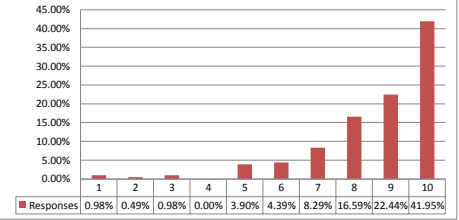

On a scale of 1-10, with 10 being Excellent and 1 being Needs Improvement, how well does the SCHOOL prepare students spiritually?