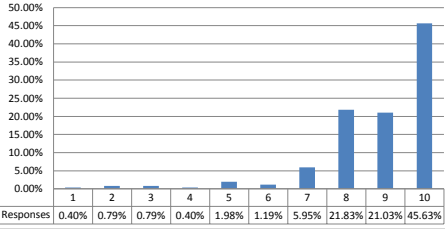

On a scale of 1-10, with 10 being Excellent and 1 being Needs Improvement, how well does the CHURCH prepare children in Catholic formation for the future?

On a scale of 1-10, with 10 being Excellent and 1 being Needs Improvement, how well does the CHURCH do in providing adult spiritual formation?