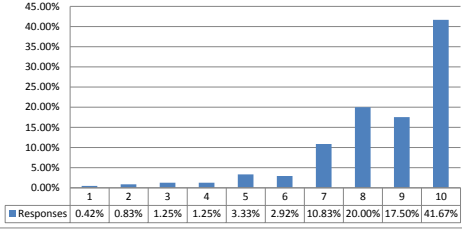

On a scale of 1-10, with 10 being Excellent and 1 being Needs Improvement, how well does the CHURCH prepare children in Catholic formation for the future?

On a scale of 1-10, with 10 being Excellent and 1 being Needs Improvement, how well does the CHURCH do in providing adult spiritual formation?