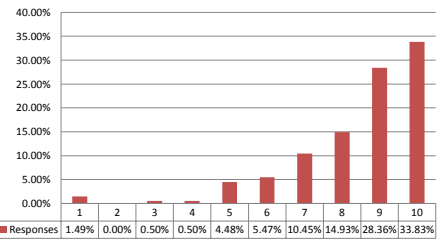

On a scale of 1-10, with 10 being Very Satisfied and 1 being Very Unsatisfied, how satisfied are you with the SCHOOL?